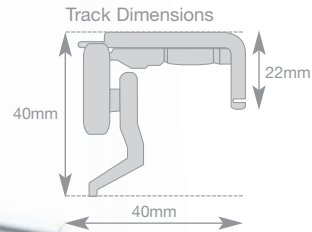

* All Track lengths of 225cm and above are supplied in pieces with connector. All sizes approx.
 • Size only available for Finline White Track.

Finline Single Track White Finish

Finline Single Track Antique Brass Finish

Finline Single Track Return White Finish

Finline Track

Finline is a lightweight, aluminium track that bends easily by hand to fit into and out of all bay windows. This highly versatile track can be mounted to the wall or ceiling as a single or double track option.