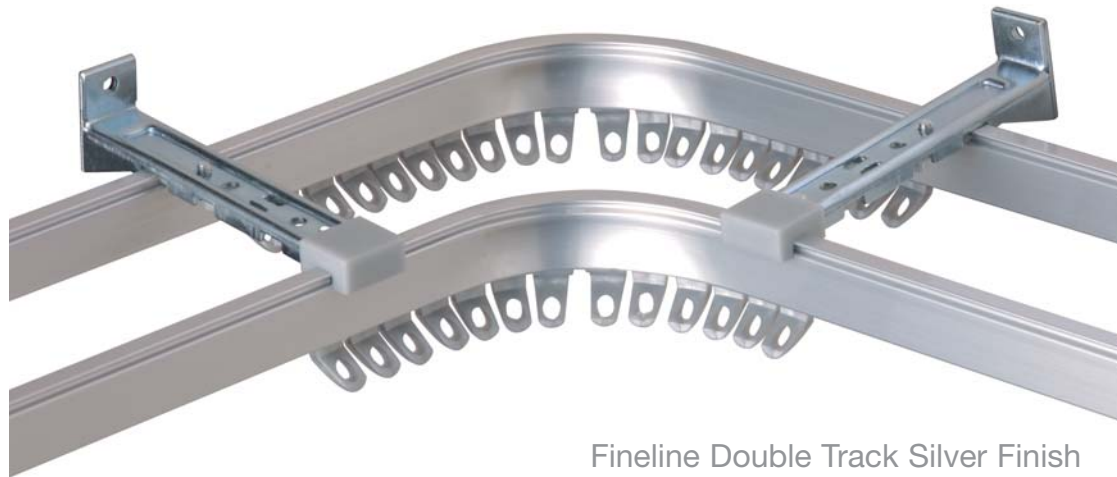

Finline Single Track Return White Finish

Finline Track

Finline is a lightweight, aluminium track that bends easily by hand to fit into and out of all bay windows. This highly versatile track can be mounted to the wall or ceiling as a single or double track option.

finline

SIZE	ANT BRASS	WHITE	NO OF RINGS/ GLIDERS	NO OF SUPPORTS	RRP
125cm	703300	703340	12	3	£19.99
150cm	703301	703341	16	3	£22.49
175cm		703342	18	4	£25.49
200cm	703303	703343	20	5	£28.99
225cm		703344	22	5	£31.49
250cm	703305	703345	26	6	£32.49
300cm	703306	703346	30	8	£38.49
350cm	703307	703347	36	10	£43.99
400cm	703308	703348	40	12	£50.49
500cm	703309	703349	50	16	£62.49
Gliders	703314	703354	Pk10		£2.49
Support (F.Fix)	703310	703350	Pk4		£5.49
DbI Sup. (F.Fix)	703312	703352	Pk4		£9.49
Support (T.Fix)	703376	703377	Pk4		£5.49
DbI Sup.(T.Fix)	703379	703380	Pk4		£9.49
Connector	703316	703356	Pk1		£2.99
Extension Support		703351		4	£3.25

Available finishes

Single Top Fix Support

Double Top Fix Support

Single Face Fix Support

Double Face Fix Support

Extension Support

Conector

* Dimensions see p.g 81

Fineline Single Track Silver Finish

Fineline Double Track Silver Finish

Fineline Double Track Silver Finish

fineline

SIZE	SILVER	NO OF RINGS/ GLIDERS	NO OF SUPPORTS	RRP
125cm	703320	12	3	£19.99
150cm	703321	16	3	£22.49
200cm	703323	20	5	£28.99
250cm	703325	26	6	£32.49
300cm	703326	30	8	£38.49
350cm	703327	36	10	£43.99
400cm	703328	40	12	£50.49
500cm	703329	50	16	£62.49
Gliders	703334	Pk10		£2.49
Support (F.Fix)	703330		Pk4	£5.49
Dbi Sup. (F.Fix)	703332		Pk4	£9.49
Support (T.Fix)	703375		Pk4	£5.49
Dbi Sup. (T.Fix)	703378		Pk4	£9.49
Connector	703336		Pk1	£2.99
Extension Support	703331		4	£3.25